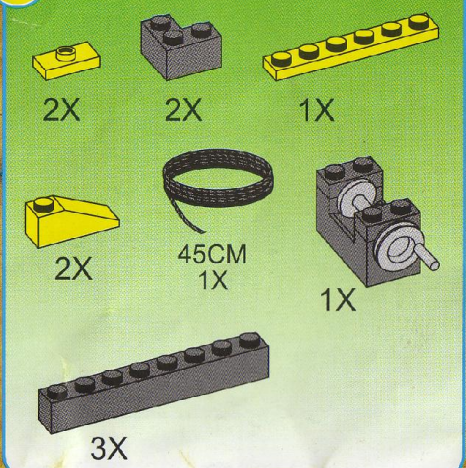

11

12

13

14

16

17

- 2X
- 2X
- 4X
- 2X
- 1X
- 2X
- 2X
- 1X
- 1X

19

8X
8X
2X
2X
1X
2X
3X

20

- 2X (Grey Technic Pin)
- 3X (Yellow Technic Pin)
- 3X (Yellow Technic Pin)
- 2X (Grey Technic Pin)
- 2X (Grey Technic Pin)
- 3X (Grey Technic Pin)
- 1X (Grey Technic Beam 1x5)
- 1X (Blue Technic Flag)
- 1X (Yellow Technic Flag)
- 4X (Grey Technic Beam 1x5)
- 3X (Grey Technic Pin)
- 2X (Grey Technic Pin)
- 1X (Grey Technic Pin)
- 1X (Grey Technic Pin)
- 1X (Grey Technic Pin)
- 110CM (Black Rubber Band)
- 1X (Grey Technic Beam 1x8)
- 4X (Grey Technic Beam 1x4)
- 1X (Grey Technic Beam 1x8)
- 1X (Black Technic Knife)
- 2X (Grey Technic Pin)
- 1X (Black Technic Flag)
- 2X (Grey Technic Pin)
- 2X (Grey Technic Pin)
- 1X (Grey Technic Pin)
- 1X (Brown Technic Wheel)
- 1X (Grey Technic Pin)
- 1X (Grey Technic Pin)