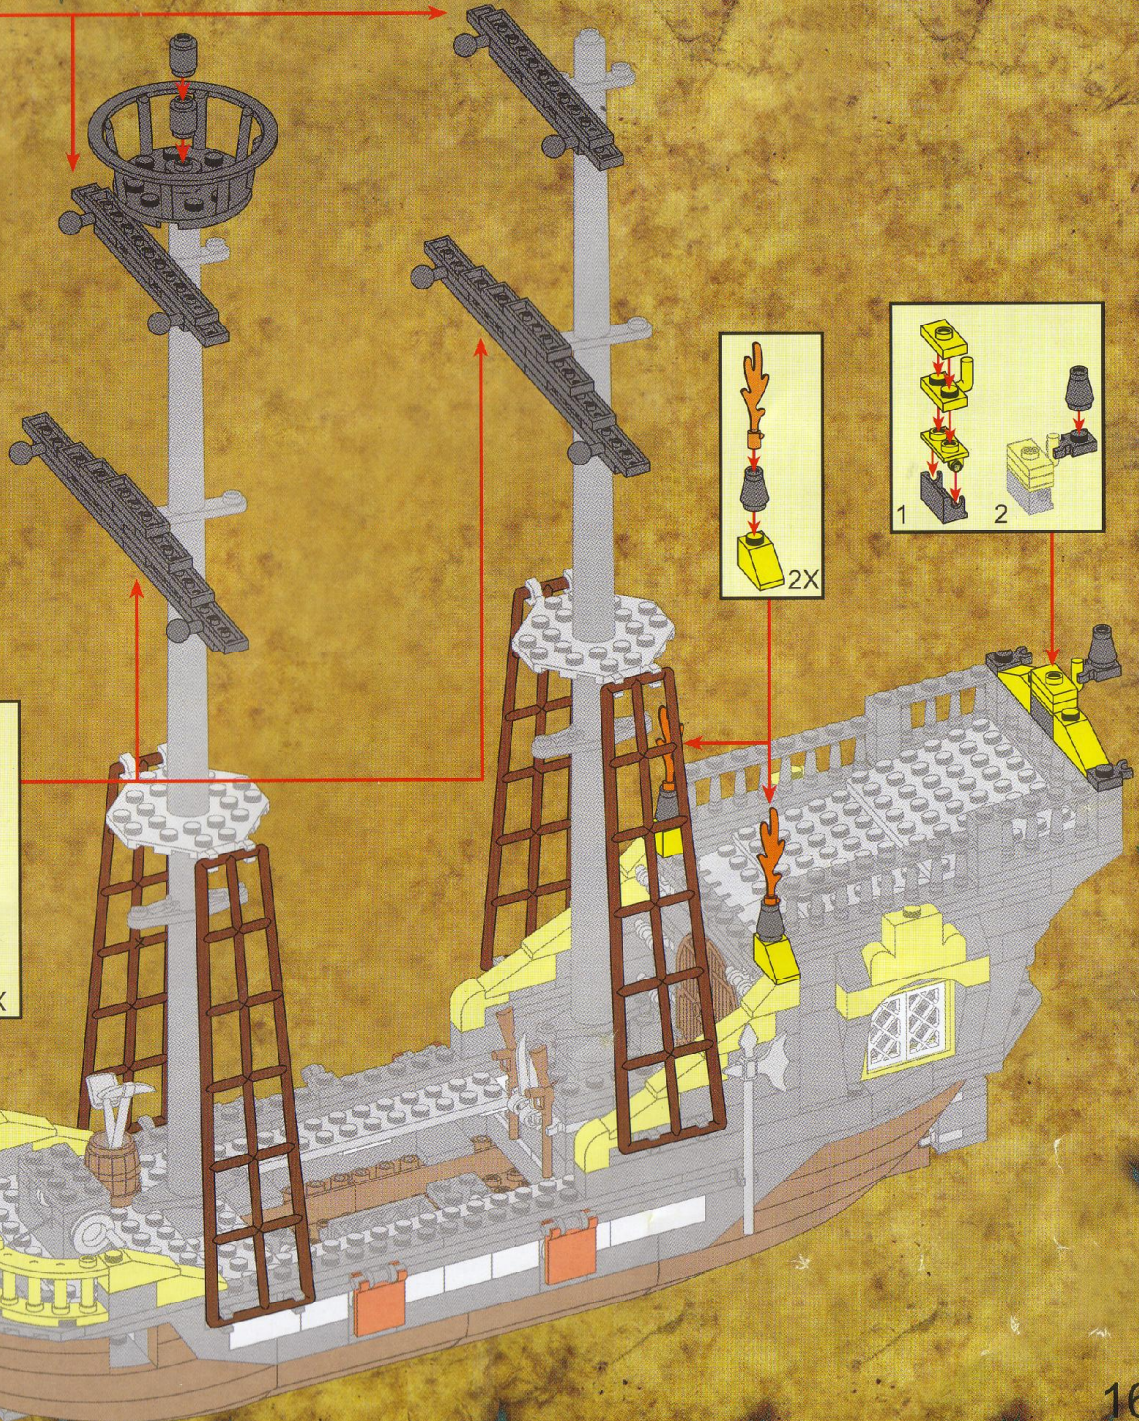

11

12

13

14

16

17

- 2X
- 2X
- 4X
- 2X
- 1X
- 2X
- 2X
- 1X
- 1X

19

8X
8X
2X
2X
1X
2X
3X

20

- 2X (Grey Technic Pin)
- 3X (Yellow Technic Pin)
- 3X (Yellow Technic Pin)
- 2X (Grey Technic Pin)
- 2X (Grey Technic Pin)
- 3X (Grey Technic Pin)
- 1X (Grey Technic Beam 1x5)
- 1X (Blue Technic Flag)
- 1X (Yellow Technic Flag)
- 4X (Grey Technic Beam 1x5)
- 3X (Grey Technic Pin)
- 2X (Grey Technic Pin)
- 1X (Grey Technic Pin)
- 1X (Grey Technic Pin)
- 1X (Grey Technic Pin)
- 110CM (Black Rubber Band)
- 1X (Grey Technic Beam 1x8)
- 4X (Grey Technic Beam 1x4)
- 1X (Grey Technic Beam 1x8)
- 1X (Black Technic Knife)
- 2X (Grey Technic Pin)
- 1X (Black Technic Flag)
- 2X (Grey Technic Pin)
- 2X (Grey Technic Pin)
- 1X (Grey Technic Pin)
- 1X (Brown Technic Wheel)
- 1X (Grey Technic Pin)
- 1X (Grey Technic Pin)

1X 1X 1X 2X 1X 1X

1X 60CM 1X 2X 1X 1X

1X 1X 1X

1X 2X

1X 2X

1X 1X

1X 2X

1X 2X