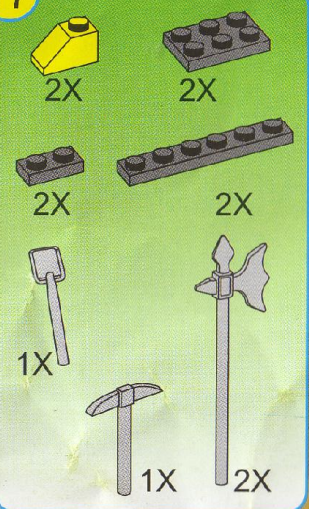

11

12

13

14

16

17

- 2X
- 2X
- 4X
- 2X
- 1X
- 2X
- 2X
- 1X
- 1X

19

8X
8X
2X
2X
1X
2X
3X

20

- 2X (Grey Technic Pin)
- 3X (Yellow Technic Pin)
- 3X (Yellow Technic Pin)
- 2X (Grey Technic Pin)
- 2X (Grey Technic Pin)
- 3X (Grey Technic Pin)
- 1X (Grey Technic Beam 1x5)
- 1X (Blue Technic Flag)
- 1X (Yellow Technic Flag)
- 4X (Grey Technic Beam 1x5)
- 3X (Grey Technic Pin)
- 2X (Grey Technic Pin)
- 1X (Grey Technic Pin)
- 1X (Grey Technic Pin)
- 1X (Grey Technic Pin)
- 110CM (Black Rubber Band)
- 1X (Grey Technic Beam 1x8)
- 4X (Grey Technic Beam 1x4)
- 1X (Grey Technic Beam 1x8)
- 1X (Black Technic Knife)
- 2X (Grey Technic Pin)
- 1X (Black Technic Flag)
- 2X (Grey Technic Pin)
- 2X (Grey Technic Pin)
- 1X (Grey Technic Pin)
- 1X (Brown Technic Wheel)
- 1X (Grey Technic Pin)
- 1X (Grey Technic Pin)