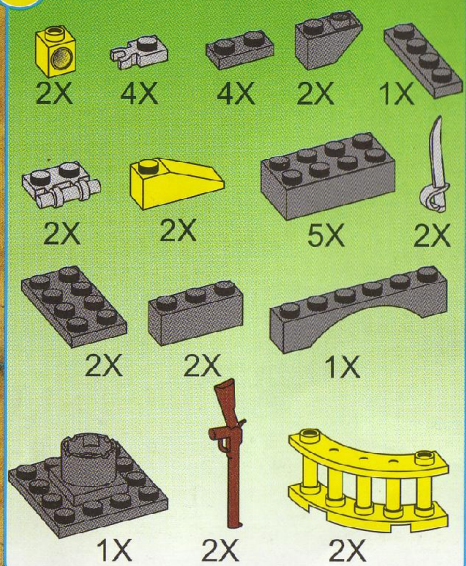

4

5

2X 2X 2X 4X 6X 1X 2X
 2X 2X 2X 2X
 1X 1X 2X 1X
 1X 1X 1X

6

2X 2X 2X 1X
 1X 1X 1X
 4X 2X

7

9

10

11

12

13

14

16

17

- 2X
- 2X
- 4X
- 2X
- 1X
- 2X
- 2X
- 1X
- 1X

19

8X
8X
2X
2X
1X
2X
3X

20

- 2X (Grey Technic Pin)
- 3X (Yellow Technic Pin)
- 3X (Yellow Technic Pin)
- 2X (Grey Technic Pin)
- 2X (Grey Technic Pin)
- 3X (Grey Technic Pin)
- 1X (Grey Technic Beam 1x5)
- 1X (Blue Technic Flag)
- 1X (Yellow Technic Flag)
- 4X (Grey Technic Beam 1x5)
- 3X (Grey Technic Pin)
- 2X (Grey Technic Pin)
- 1X (Grey Technic Pin)
- 1X (Grey Technic Pin)
- 1X (Grey Technic Pin)
- 110CM (Black Rubber Band)
- 1X (Grey Technic Beam 1x8)
- 4X (Grey Technic Beam 1x4)
- 1X (Grey Technic Beam 1x8)
- 1X (Black Technic Knife)
- 2X (Grey Technic Pin)
- 1X (Black Technic Flag)
- 2X (Grey Technic Pin)
- 2X (Grey Technic Pin)
- 1X (Grey Technic Pin)
- 1X (Brown Technic Wheel)
- 1X (Grey Technic Pin)
- 1X (Grey Technic Pin)