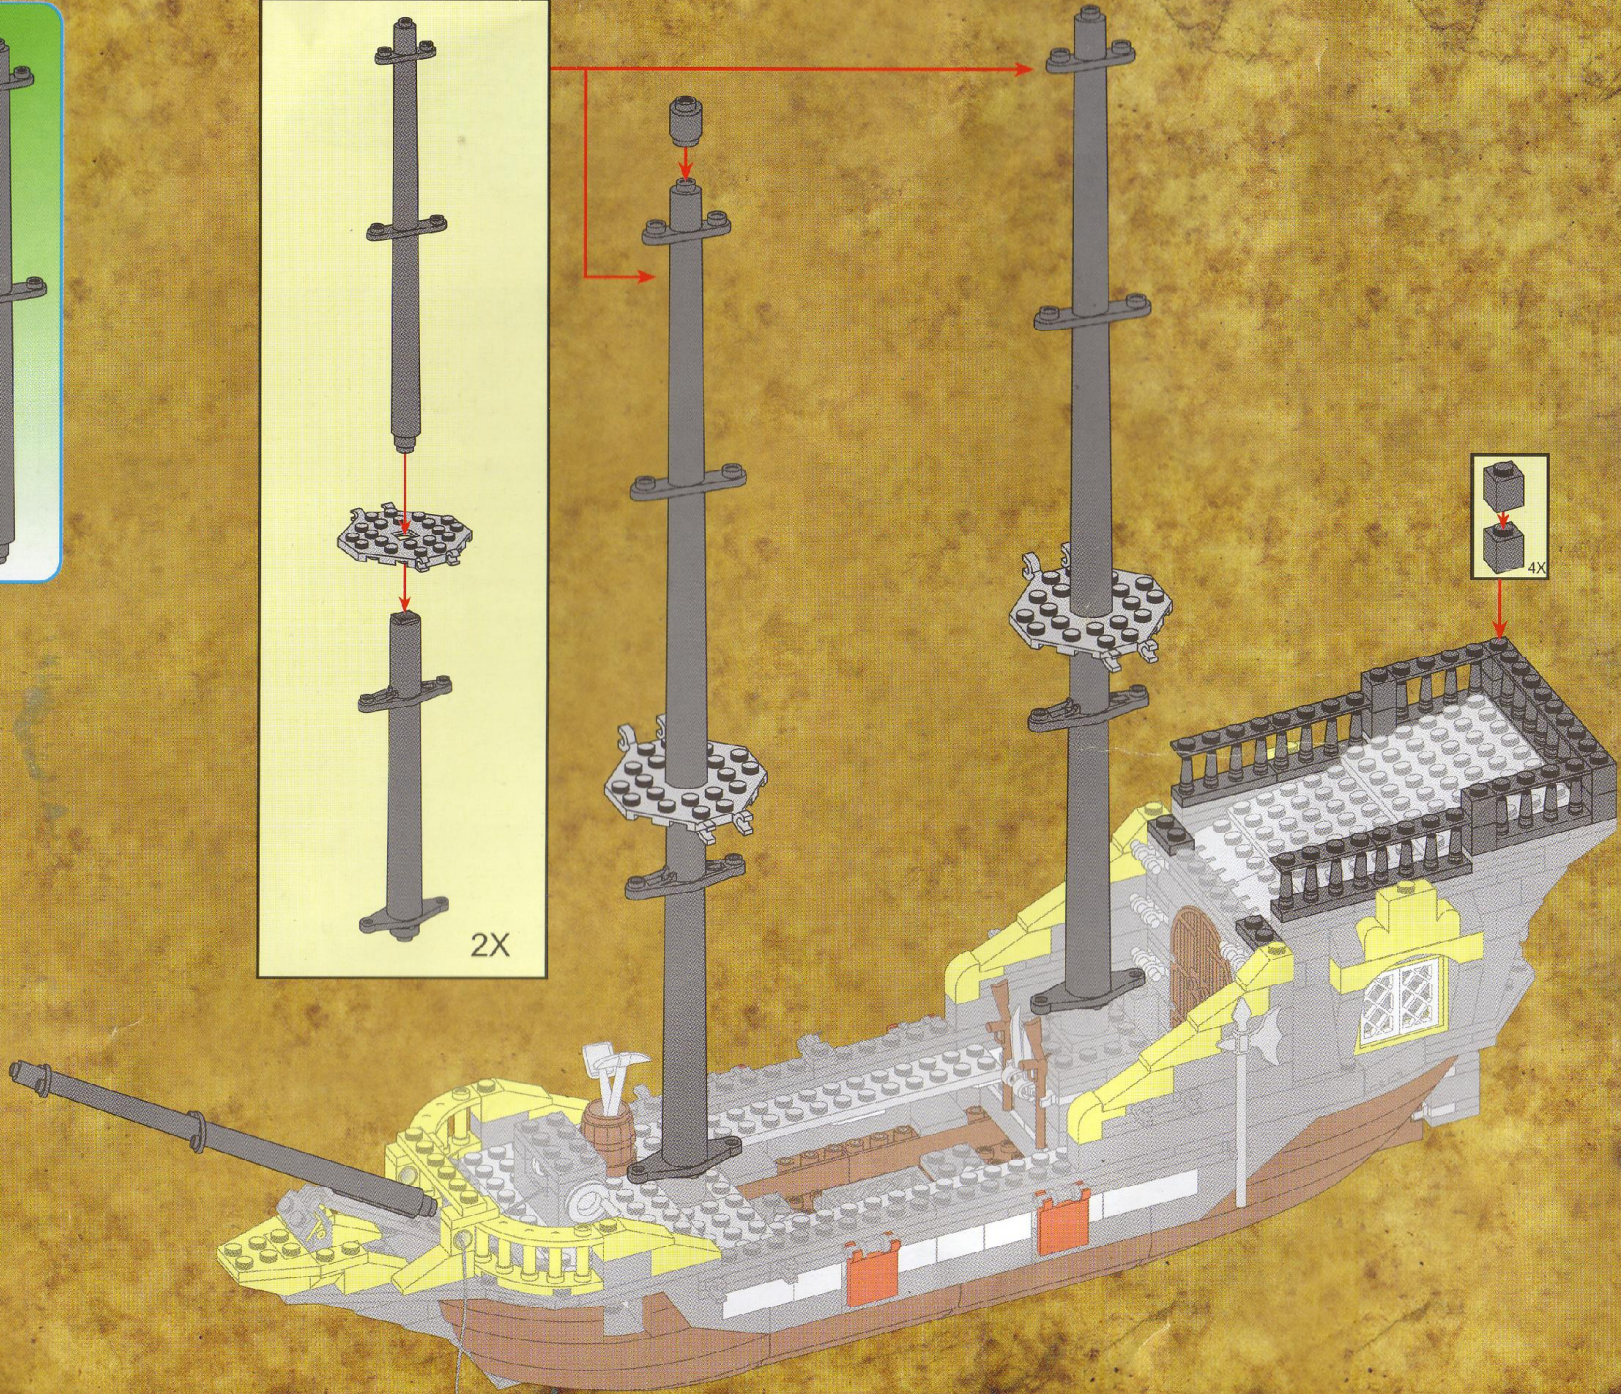

11

12

13

14

16

17

- 2X
- 2X
- 4X
- 2X
- 1X
- 2X
- 2X
- 1X
- 1X

19

8X
8X
2X
2X
1X
2X
3X

20

- 2X (Grey Technic Pin)
- 3X (Yellow Technic Pin)
- 3X (Yellow Technic Pin)
- 2X (Grey Technic Pin)
- 2X (Grey Technic Pin)
- 3X (Grey Technic Pin)
- 1X (Grey Technic Beam 1x5)
- 1X (Blue Technic Flag)
- 1X (Yellow Technic Flag)
- 4X (Grey Technic Beam 1x5)
- 3X (Grey Technic Pin)
- 2X (Grey Technic Pin)
- 1X (Grey Technic Pin)
- 1X (Grey Technic Pin)
- 1X (Grey Technic Pin)
- 110CM (Black Rubber Band)
- 1X (Grey Technic Beam 1x8)
- 4X (Grey Technic Beam 1x4)
- 1X (Grey Technic Beam 1x8)
- 1X (Black Technic Knife)
- 2X (Grey Technic Pin)
- 1X (Black Technic Flag)
- 2X (Grey Technic Pin)
- 2X (Grey Technic Pin)
- 1X (Grey Technic Pin)
- 1X (Brown Technic Wheel)
- 1X (Grey Technic Pin)
- 1X (Grey Technic Pin)

1X 1X 1X 2X 1X 1X

1X 60CM 1X 2X 1X 1X

1X 1X 1X

1X 2X

1X 2X

1X 1X

1X 2X

1X 2X

305
ROYAL WARSHIP