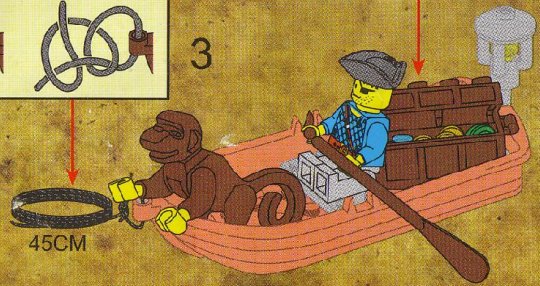

ENLIGHTEN
启蒙

BrickTM

Pirates
Series

307
AGES 9+

Corsair Series:
ADVENTURE

冒险号

3

45CM