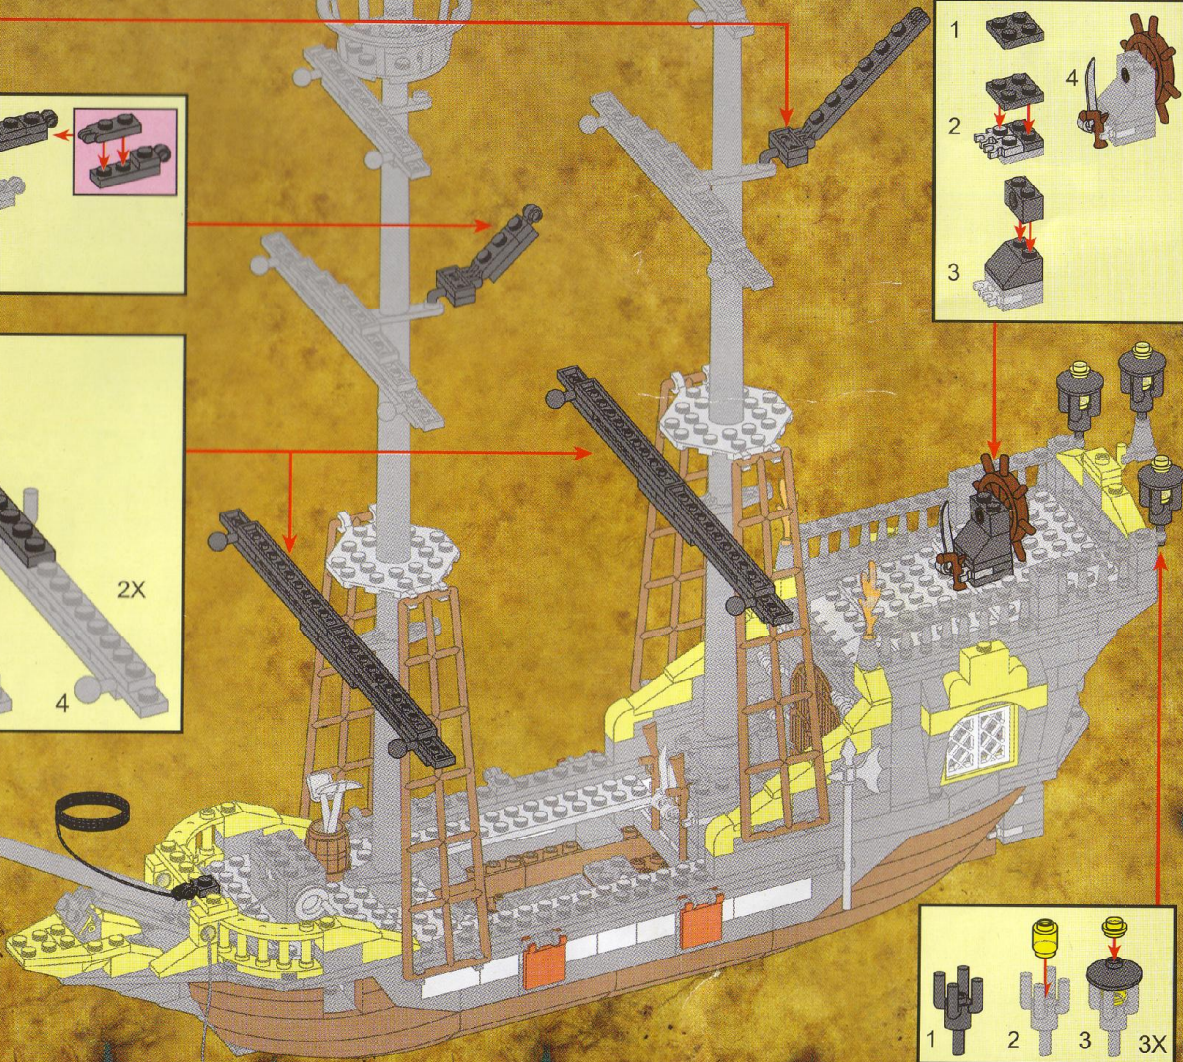

11

12

13

14

16

17

- 2X
- 2X
- 4X
- 2X
- 1X
- 2X
- 2X
- 1X
- 1X

19

8X
8X
2X
2X
1X
2X
3X

20

- 2X (Grey Technic Pin)
- 3X (Yellow Technic Pin)
- 3X (Yellow Technic Pin)
- 2X (Grey Technic Pin)
- 2X (Grey Technic Pin)
- 3X (Grey Technic Pin)
- 1X (Grey Technic Beam 1x5)
- 1X (Blue Technic Flag)
- 1X (Yellow Technic Flag)
- 4X (Grey Technic Beam 1x5)
- 3X (Grey Technic Pin)
- 2X (Grey Technic Pin)
- 1X (Grey Technic Pin)
- 1X (Grey Technic Pin)
- 1X (Grey Technic Pin)
- 110CM (Black Rubber Band)
- 1X (Grey Technic Beam 1x8)
- 4X (Grey Technic Beam 1x4)
- 1X (Grey Technic Beam 1x8)
- 1X (Black Technic Knife)
- 2X (Grey Technic Pin)
- 1X (Black Technic Flag)
- 2X (Grey Technic Pin)
- 2X (Grey Technic Pin)
- 1X (Grey Technic Pin)
- 1X (Brown Technic Wheel)
- 1X (Grey Technic Pin)
- 1X (Grey Technic Pin)

1X 1X 1X 2X 1X 1X

1X 60CM 1X 2X 1X 1X

1X 1X 1X

1X 2X

1X 2X

1X 1X

1X 2X

1X 2X

305
ROYAL WARSHIP