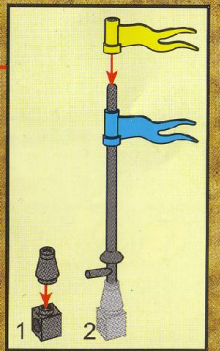

11

12

13

14

16

17

- 2X
- 2X
- 4X
- 2X
- 1X
- 2X
- 2X
- 1X
- 1X

19

8X
8X
2X
2X
1X
2X
3X

20

- 2X (Grey Technic Pin)
- 3X (Yellow Technic Pin)
- 3X (Yellow Technic Pin)
- 2X (Grey Technic Pin)
- 2X (Grey Technic Pin)
- 3X (Grey Technic Pin)
- 1X (Grey Technic Beam 1x5)
- 1X (Blue Technic Flag)
- 1X (Yellow Technic Flag)
- 4X (Grey Technic Beam 1x5)
- 3X (Grey Technic Pin)
- 2X (Grey Technic Pin)
- 1X (Grey Technic Pin)
- 1X (Grey Technic Pin)
- 1X (Grey Technic Pin)
- 110CM (Black Rubber Band)
- 1X (Grey Technic Beam 1x8)
- 4X (Grey Technic Beam 1x4)
- 1X (Grey Technic Beam 1x8)
- 1X (Black Technic Knife)
- 2X (Grey Technic Pin)
- 1X (Black Technic Flag)
- 2X (Grey Technic Pin)
- 2X (Grey Technic Pin)
- 1X (Grey Technic Pin)
- 1X (Brown Technic Wheel)
- 1X (Grey Technic Pin)
- 1X (Grey Technic Pin)