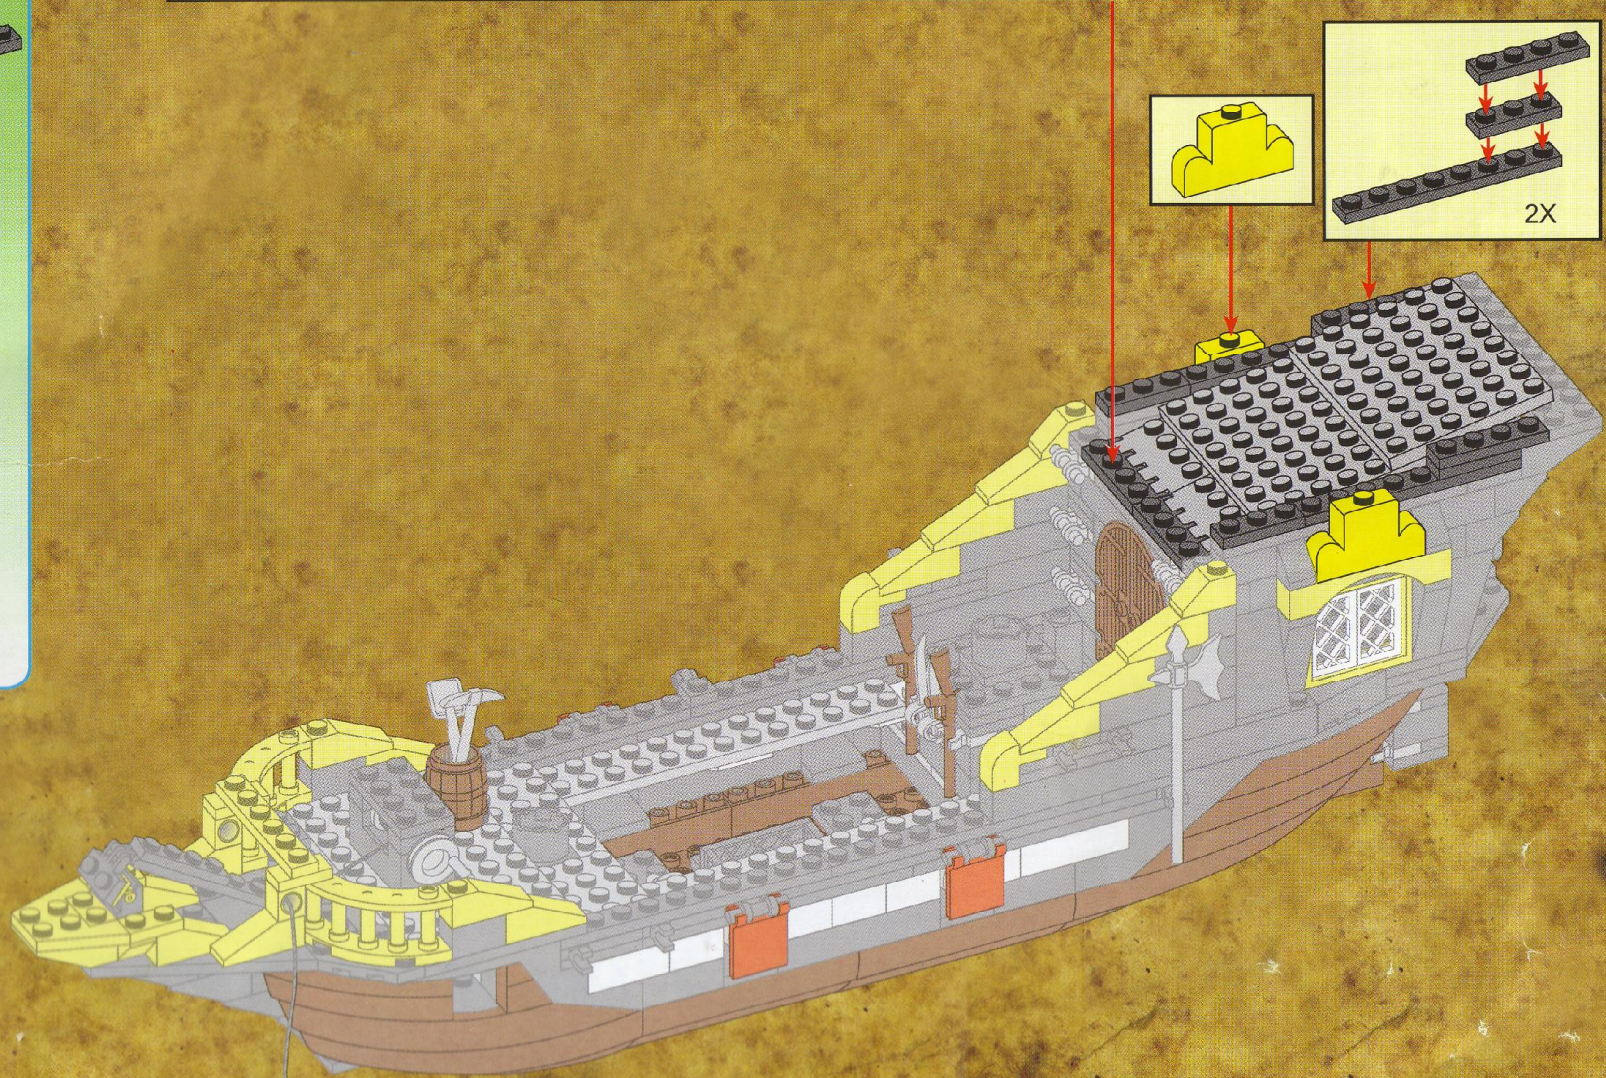

11

12

13

14

16

17

- 2X
- 2X
- 4X
- 2X
- 1X
- 2X
- 2X
- 1X
- 1X

19

8X
8X
2X
2X
1X
2X
3X

20

- 2X (Grey Technic Pin)
- 3X (Yellow Technic Pin)
- 3X (Yellow Technic Pin)
- 2X (Grey Technic Pin)
- 2X (Grey Technic Pin)
- 3X (Grey Technic Pin)
- 1X (Grey Technic Beam 1x5)
- 1X (Blue Technic Flag)
- 1X (Yellow Technic Flag)
- 4X (Grey Technic Beam 1x5)
- 3X (Grey Technic Pin)
- 2X (Grey Technic Pin)
- 1X (Grey Technic Pin)
- 1X (Grey Technic Pin)
- 1X (Grey Technic Pin)
- 110CM (Black Rubber Band)
- 1X (Grey Technic Beam 1x8)
- 4X (Grey Technic Beam 1x4)
- 1X (Grey Technic Beam 1x8)
- 1X (Black Technic Knife)
- 2X (Grey Technic Pin)
- 1X (Black Technic Flag)
- 2X (Grey Technic Pin)
- 2X (Grey Technic Pin)
- 1X (Grey Technic Pin)
- 1X (Brown Technic Wheel)
- 1X (Grey Technic Pin)
- 1X (Grey Technic Pin)

1X 1X 1X 2X 1X 1X

1X 60CM 1X 2X 1X 1X

1X 1X 1X

1X 2X

1X 2X

1X 1X

1X 2X

1X 2X