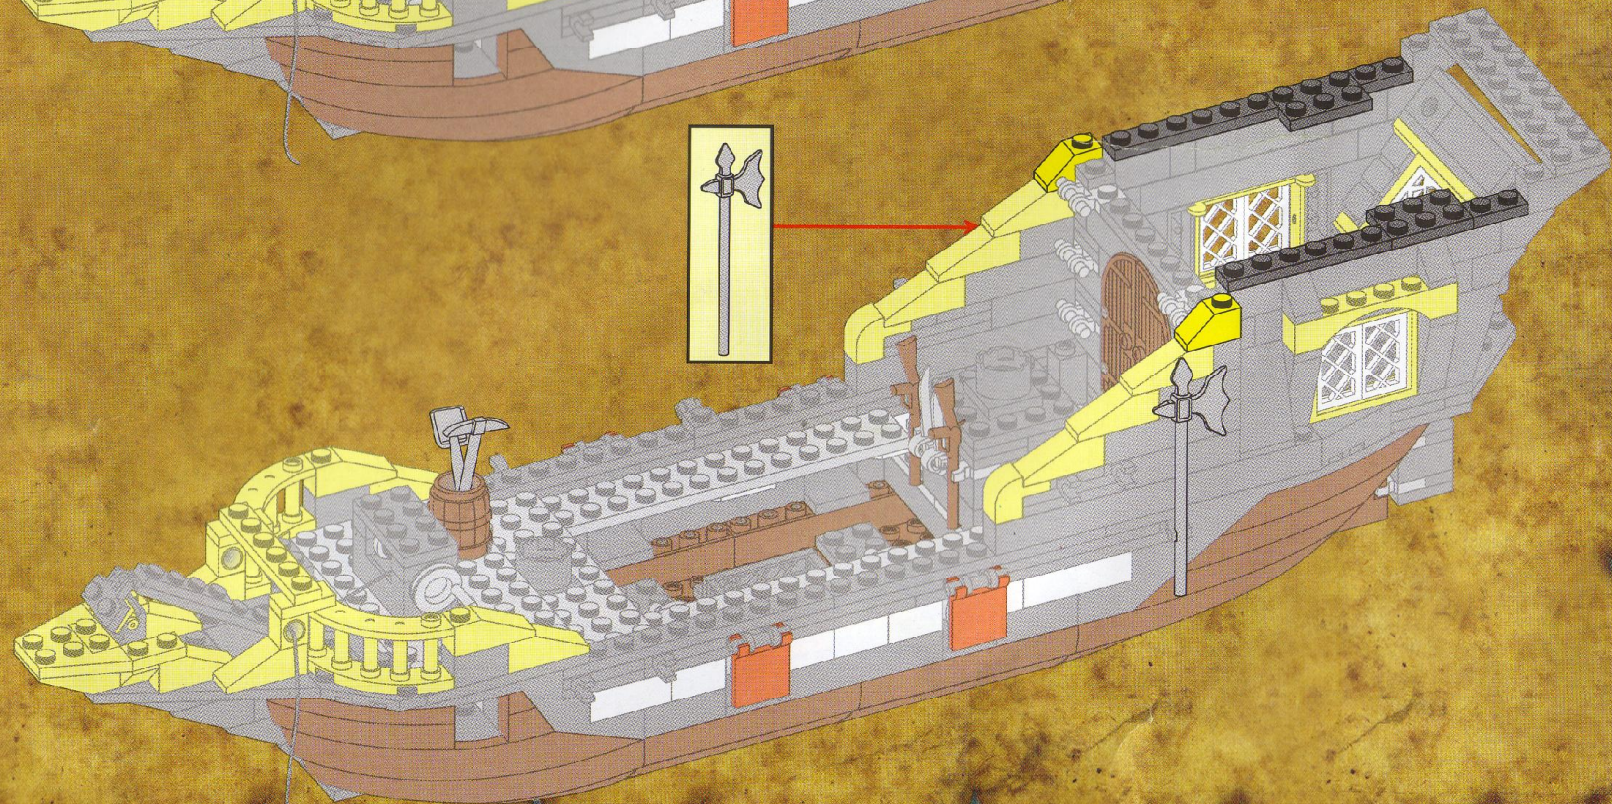

11

12

13

14

16

17

- 2X
- 2X
- 4X
- 2X
- 1X
- 2X
- 2X
- 1X
- 1X

19

8X
8X
2X
2X
1X
2X
3X

20

- 2X (Grey Technic Pin)
- 3X (Yellow Technic Pin)
- 3X (Yellow Technic Pin)
- 2X (Grey Technic Pin)
- 2X (Grey Technic Pin)
- 3X (Grey Technic Pin)
- 1X (Grey Technic Beam 1x5)
- 1X (Blue Technic Flag)
- 1X (Yellow Technic Flag)
- 4X (Grey Technic Beam 1x5)
- 3X (Grey Technic Pin)
- 2X (Grey Technic Pin)
- 1X (Grey Technic Pin)
- 1X (Grey Technic Pin)
- 1X (Grey Technic Pin)
- 110CM (Black Rubber Band)
- 1X (Grey Technic Beam 1x8)
- 4X (Grey Technic Beam 1x4)
- 1X (Grey Technic Beam 1x8)
- 1X (Black Technic Knife)
- 2X (Grey Technic Pin)
- 1X (Black Technic Flag)
- 2X (Grey Technic Pin)
- 2X (Grey Technic Pin)
- 1X (Grey Technic Pin)
- 1X (Brown Technic Wheel)
- 1X (Grey Technic Pin)
- 1X (Grey Technic Pin)

1X 1X 1X 2X 1X 1X

1X 60CM 1X 2X 1X 1X

1X 1X 1X

1X 2X

1X 2X

1X 1X

1X 2X

1X 2X